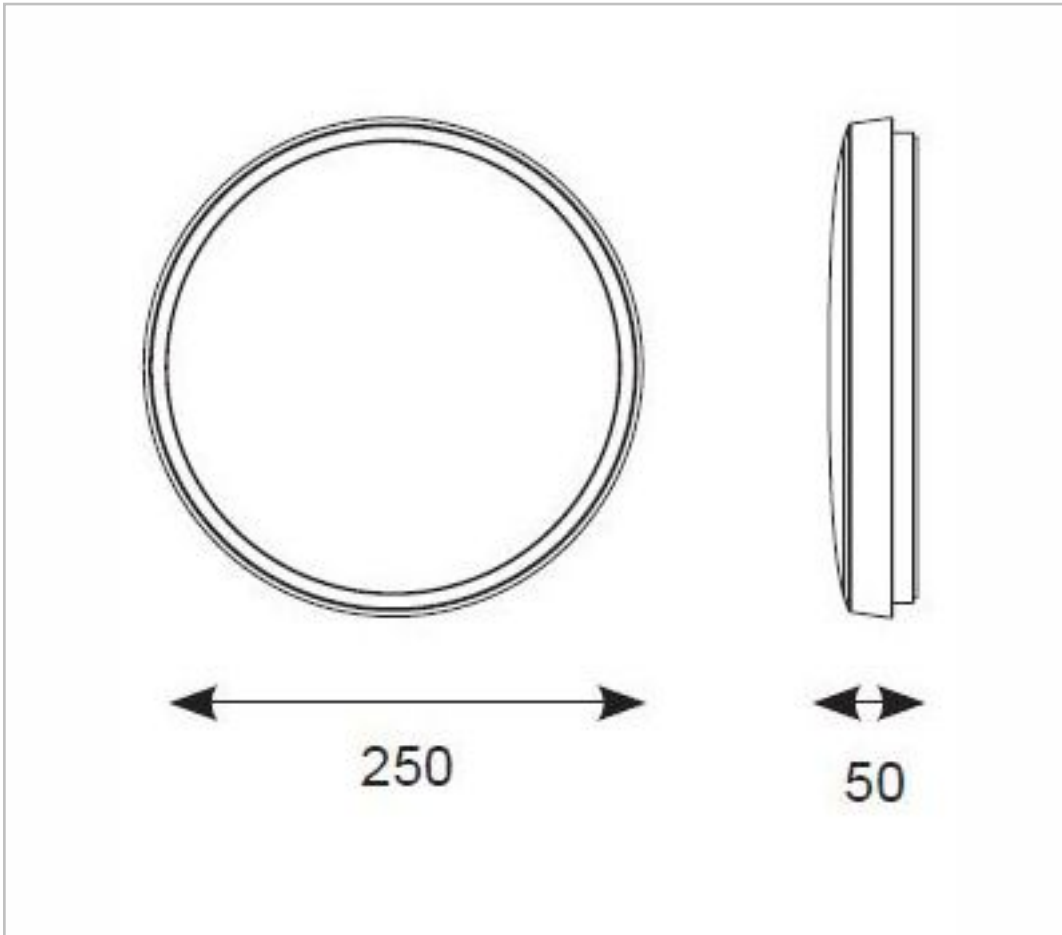

General Information

Lamp Type	LED
Colour / Finish	Matt White
IP Rating	IP54
IK Rating	IK09
Class Protection	2
Bathroom Zone	2
Internal / External	Internal / External
Surface / Recessed / Suspended	Surface
Warranty (Years)	3
CE Mark	Yes
Diameter (mm)	250
Depth (mm)	50
Accessories	AMGAMLEDBZ/CH

Technical Information

Wattage	11W
Lumens Delivered	1031lm
Lm/W	94lm
CRI	Ra 80
CCT	4000K
Input	230V
Hertz	50Hz
Operating Temp	-5°C to 35°C

Technical Data - ETIM - Ceiling-/wall luminaire (EC002892)

Suitable for wall mounting	Yes
Suitable for suspended mounting	No
Suitable for ceiling mounting	Yes
Suitable for built-in mounting	No
Suitable for surface mounting	Yes
With light source	Yes
Suitable for number of lamps	1
Material housing	Plastic
Colour housing	White
Nominal voltage	230-230 V
Control gear included	Yes
No dim function	Yes
Degree of protection (IP)	IP54
Impact strength	IK09
Protection class	II
Suitable for emergency lighting	No
With movement sensor	No
With light sensor	No
Max. system power	11 W
Rated luminous flux acc. IEC 62722-2-1	1031 lm
Colour of light	White
Colour temperature	4000-4000 K
Colour rendering index CRI	80-89
Luminaire efficacy	94 lm/W
Height/depth	50 mm

Length

250 mm

Datasheet generated from <https://onetimepim.com> last updated Monday, September 6, 2021 1:39:44 PM